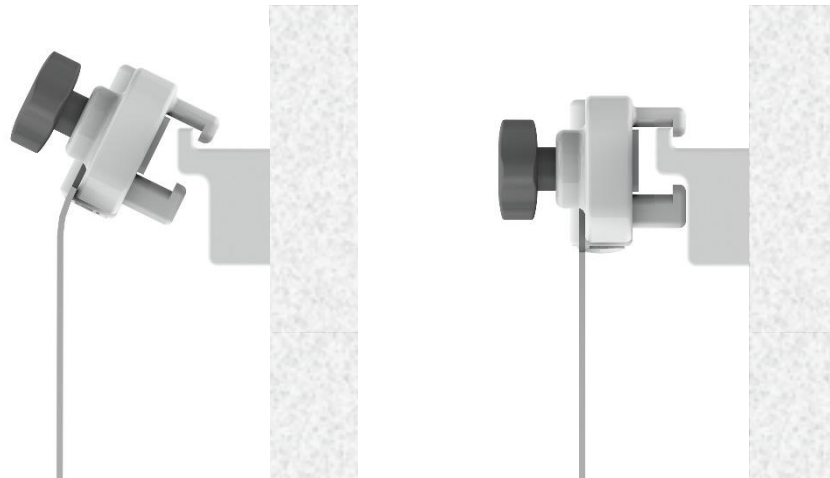

# Wall rack

312/W-LB

## Wall rack for Kenex lower body radiation shields

This wall rack provides a secure storage location for Kenex lower body radiation shields (types 311 & 312). The unique design utilises strong engineering plastic to effectively store a shield of any size.

## Technical information

Any type 311 or type 312 Kenex lower body radiation shield, can simply 'rotate onto' the wall rack. This docking feature minimises the required wall space, as the shield does not need to be slid on laterally.

## Weights & dimensions

Width: 400 mm      Depth: 37 mm  
Height: 55 mm      Weight: 0.8 kg