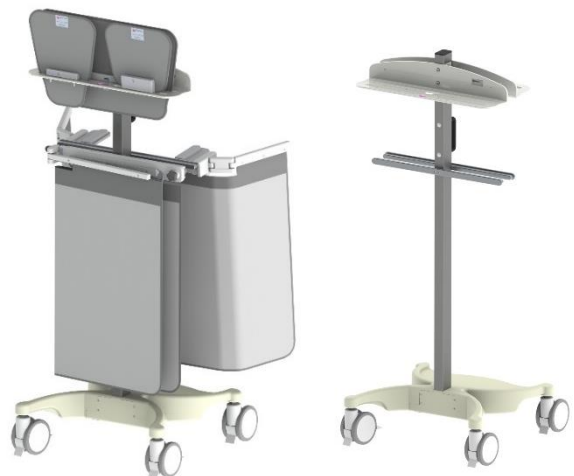

Mobile rack for table shielding: 1342/A2

Effective mobile storage combinations for lower body table shields (types 311 & 312), removable Kenex top shields and optional head end shields (types 313).