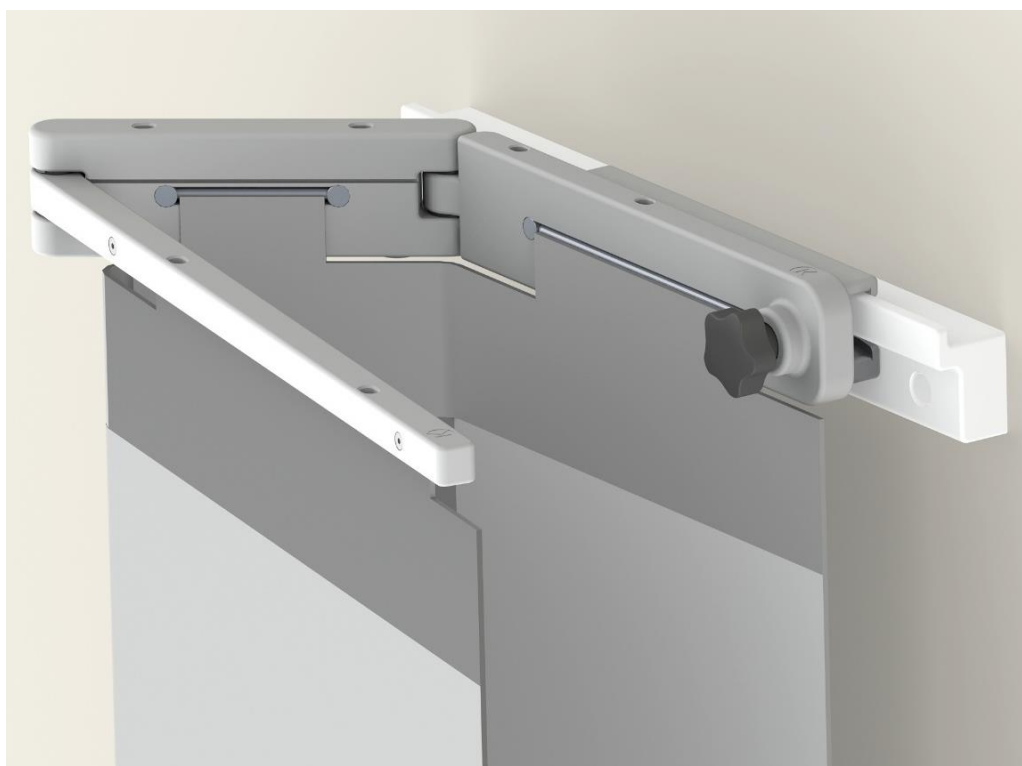

# Wall rack

312/W-LB

## Wall rack for Kenex lower body radiation shields

This wall rack provides a secure storage location for Kenex lower body radiation shields (types 311 & 312). The unique design utilises strong engineering plastic to effectively store a shield of any size.

## Technical information

Any type 311 or type 312 Kenex lower body radiation shield, can simply 'rotate onto' the wall rack. This docking feature minimises the required wall space, as the shield does not need to be slid on laterally.

## Weights & dimensions

Width: 400 mm      Depth: 37 mm  
Height: 55 mm      Weight: 0.8 kg