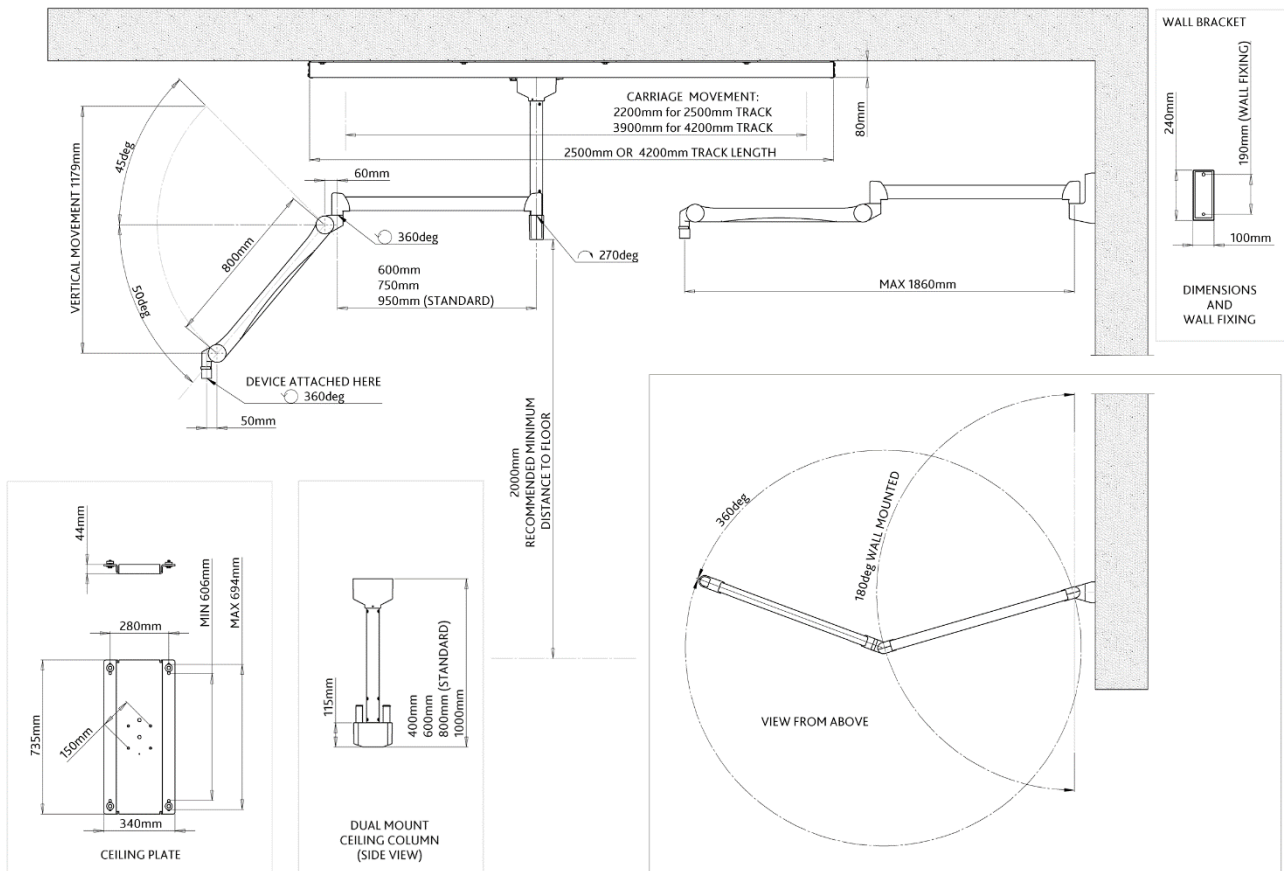

Overhead suspended lead acrylic shield

354/76-001 (76 cm x 61 cm centre mounted shield, two-part suspension arm & 80 cm ceiling column)

Static mounted upper body protection

This 76 cm x 61 cm shield uses 0.5 mm equivalent lead acrylic (@150 kV) for effective protection to the upper body. The central mount system allows 360 degrees of rotation ensuring the shields effective positioning. An optional 0.5 mm Pb equivalent curtain can be added to further reduce scatter emanating from the patient.

354 shield, 76 cm x 61 cm

- > 76 cm x 61 cm shield.
- > 0.5 mm equivalent lead acrylic (@150 kV).
- > Central mount system allowing 360 degrees of rotation.
- > Optional 0.5 mm Pb equivalent flexible curtain, fitted across the 61 cm lower profile (354/LR/61). 13 cm in depth.

Stationary system

- > Connects to a two-part suspension arm, supported by an 80 cm ceiling column (see over – other lengths are available).
- > Optional installation aid #300/P/004 can be used to attach a column to Unistrut rails (or equivalent) in a suspended ceiling (see over).
- > Ceiling Column can be statically mounted to the ceiling or attached to a moveable carriage in a ceiling track (see over).

Technical information

Equipment weights & part numbers

354/76-001

76 x 61 cm type 354 shield assembly: **10.5 kg**

Suspension arm: **10.4 kg**

80 cm dual mount ceiling column: **12.5 kg**

Optional equipment: