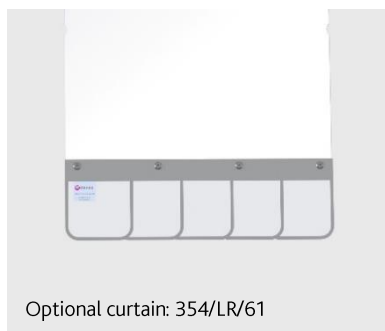

Overhead suspended lead acrylic shield

354/76-001 (76 cm x 61 cm centre mounted shield, two-part suspension arm & 80 cm ceiling column)

Static mounted upper body protection

This 76 cm x 61 cm shield uses 0.5 mm equivalent lead acrylic (@150 kV) for effective protection to the upper body. The central mount system allows 360 degrees of rotation ensuring the shields effective positioning. An optional 0.5 mm Pb equivalent curtain can be added to further reduce scatter emanating from the patient.

354 shield, 76 cm x 61 cm

- > 76 cm x 61 cm shield.
- > 0.5 mm equivalent lead acrylic (@150 kV).
- > Central mount system allowing 360 degrees of rotation.
- > Optional 0.5 mm Pb equivalent flexible curtain, fitted across the 61 cm lower profile (354/LR/61). 13 cm in depth.

Stationary system

- > Connects to a two-part suspension arm, supported by an 80 cm ceiling column (see over – other lengths are available).
- > Optional installation aid #300/P/004 can be used to attach a column to Unistrut rails (or equivalent) in a suspended ceiling (see over).
- > Ceiling Column can be statically mounted to the ceiling or attached to a moveable carriage in a ceiling track (see over).