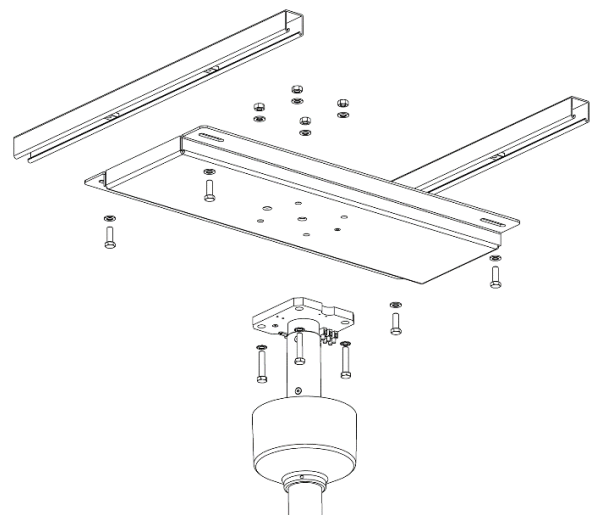

354 shield, 76 cm x 61 cm

- > 76 cm x 61 cm shield.
- > 0.5 mm equivalent lead acrylic (@150 kV).
- > Central mount system allowing 360 degrees of rotation.
- > Optional 0.5 mm Pb equivalent flexible curtain, fitted across the 61 cm lower profile (354/LR/61). 13 cm in depth.

Dual mount ceiling column:

40 cm (#300/COLUMN/40): **10 kg**

60 cm (#300/COLUMN/60): **11.2 kg**

100 cm (#300/COLUMN/100): **14.7 kg**

Installation aids:

Ceiling mounting plate (#300/P/004): **14.8 kg**

Ceiling anchorage mount (#300/P/012): **37 kg**

Ceiling void installation (#300/P/014): **7.8 kg**

Ceiling track & carriage:

2.5 m (#3001/TC/250): **50 kg**

4.2 m (#3001/TC/420): **72 kg**

Track cable management:

2.5 m (#3001/TC/250/EC): **1.3 kg**

4.2 m (#3001/TC/420/EC): **1.7 kg**

Additional track carriage:

For use in 2.5 m or 4.2 m track (#3001/3.25): **4.6 kg**

Ceiling plate #300/P/004
(Shown with ceiling rails and ceiling column)