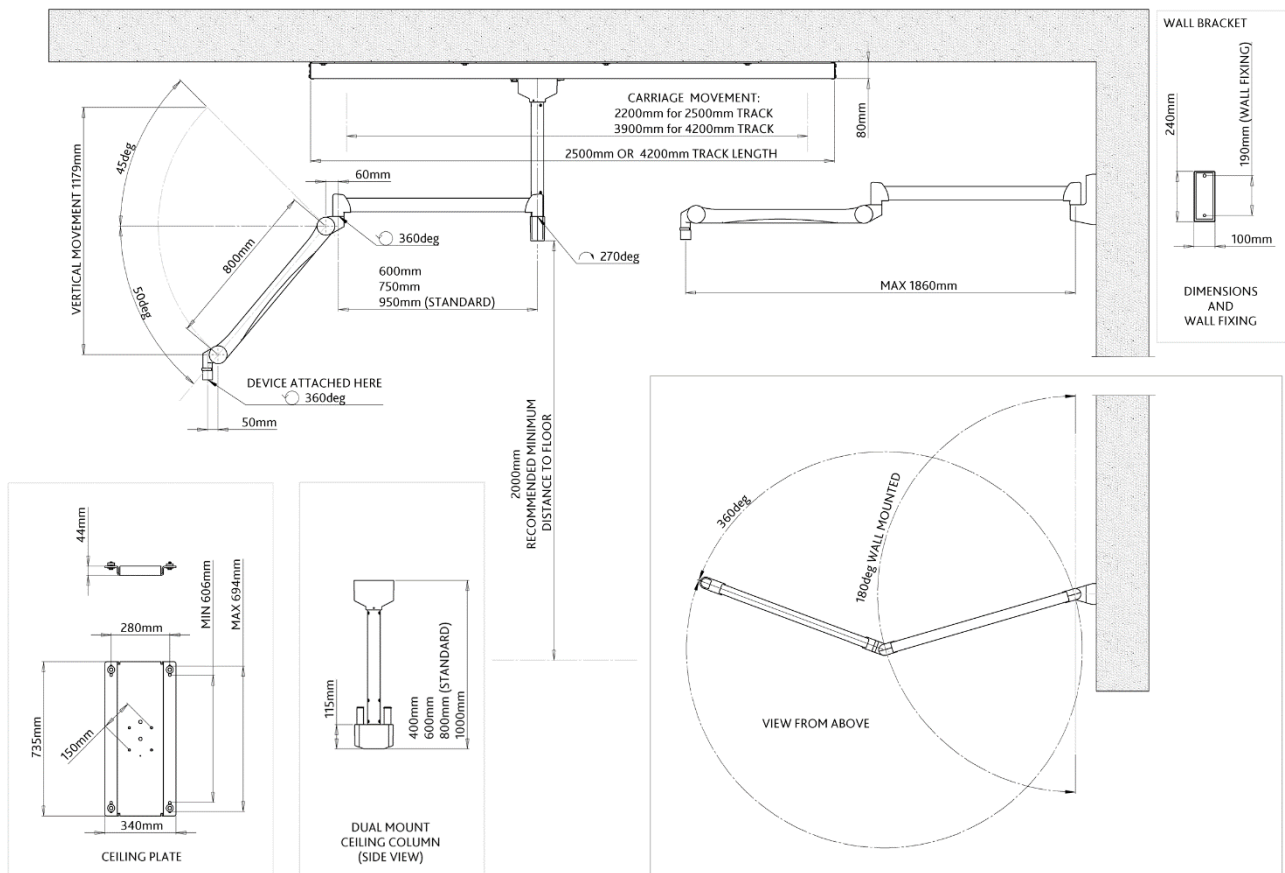

Technical information

Equipment weights & part numbers

354/P/76-007

76 x 61 cm type 354 shield assembly with corner cut-out: **9.5 kg**

354/P/LR optional

0.5 mm Pb curtain, fitted to 61 cm lower profile: **1 kg**

Optional equipment:

Suspension arm: Two-part arm (#300/ARM/45-2): **10.4 kg**

Dual mount ceiling column: 40 cm (#300/COLUMN/40): **10 kg**

60 cm (#300/COLUMN/60): **11.2 kg**

80 cm (#300/COLUMN-2): **12.5 kg**

100 cm (#300/COLUMN/100): **14.7 kg**

Installation aids: Ceiling mounting plate (#300/P/004): **14.8 kg**

Ceiling anchorage mount (#300/P/012): **37 kg**

Ceiling void installation (#300/P/014): **7.8 kg**

Ceiling track & carriage: 2.5 m (#3001/TC/250): **50 kg**

4.2 m (#3001/TC/420): **72 kg**

Track cable management: 2.5 m (#3001/TC/250/EC): **1.3 kg**

4.2 m (#3001/TC/420/EC): **1.7 kg**

Additional track carriage: For use in 2.5 m or 4.2 m track (#3001/3.25): **4.6 kg**