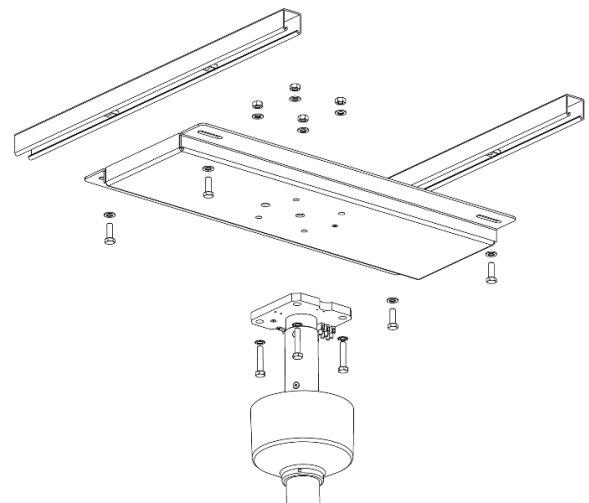

Ceiling plate #300/P/004
(Shown with ceiling rails and ceiling column)