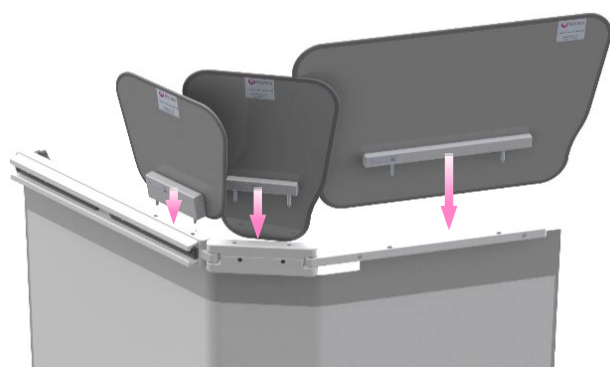

Top shields

(for use on Kenex lower body shields)

Standard height & reduced height (lift-off & fold-down)

Removable, 0.5mm Pb X-ray protective top shields

Top shields quickly and easily attach to different table mounted Kenex lower body radiation shields, providing additional protection to the user (see over for compatibility). They slot into docking holes and can be mounted and removed in an instant. Standard height tops stand 25 cm above the centre line of the tableside rail, reduced height tops are 10 cm shorter and stand 15 cm above. Most can be stored on a wall rack when not required (available separately).

Lower body radiation shield shown with three **standard height** top shields

Lower body radiation shield shown with three **reduced height** top shields

Lower body radiation shield showing the location of optional top shields

Optional wall rack, 312/W-TOP
Holds 1 x 57 cm & 2 x 27 cm tops (tops not included)

Top shields
57 cm wide compatibility

57 cm wide top shields

Model No.	Lift-off (collision)		Lift-off		Fold-down (removable, not lift-off)		Fold-down / lift-off	
	Standard height 312/DS/3.32/3	Reduced height 312/DS/3.106	Standard height 312/DS/3.32	Reduced height 312/DS/3.128	Standard height 312/DS/3.33	Reduced height 312/DS/3.139	Standard height 312/DS/3.115	Reduced height 312/DS/3.167
312/E-005			○	○	○	○		
312/E-006			●	○	○	○		
312/E-010			○	○	○	○		
312/E-011			●	○	○	○		
312/E-012			○	○	●	○		
312/E-013	●	○						
312/E-015			○	○	○	○		
312/E-016			●	○	○	○		
312/E-020			○	○	○	○		
312/E-021			●	○	○	○		
312/E-022			○	○	●	○		
312/E-023	●	○						
312/DS-039/1			○	○	○	○		
312/DS-039/2	○	○						
312/DS-039/5	○	○						
312/DS-0412/5	●	○						
312/DS-039/6			○	○			○	○
312/DS-039/6/3			○	○			●	○
312/DS-060/1/3			○	○			●	○
312/DS-006			○	○				
312/DS-007			●	○				
311/DS-020								
Wall rack 312/W-TOP	○	○	○	○			○	○