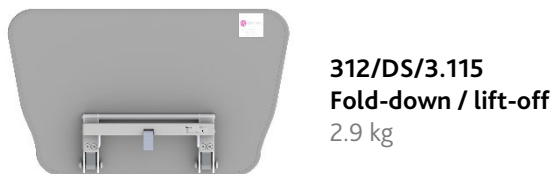

Top shields

(for use on Kenex lower body shields)

Standard height & reduced height (lift-off & fold-down)

Removable, 0.5mm Pb X-ray protective top shields

Top shields quickly and easily attach to different table mounted Kenex lower body radiation shields, providing additional protection to the user (see over for compatibility). They slot into docking holes and can be mounted and removed in an instant. Standard height tops stand 25 cm above the centre line of the tableside rail, reduced height tops are 10 cm shorter and stand 15 cm above. Most can be stored on a wall rack when not required (available separately).

Lower body radiation shield shown with three **standard height** top shields

Lower body radiation shield shown with three **reduced height** top shields

Lower body radiation shield showing the location of optional top shields

○ Compatible

● Included with product

Top shields
27 cm wide compatibility

27 cm wide tops shields						
Model No.	Lift-off		Lift-off (cropped)		Lift-off (cropped)	
	Standard height 312/DS/3.30	Reduced height 312/DS/3.108	Standard height 312/DS/3.41	Reduced height 312/DS/3.110	Standard height 312/DS/3.122	Reduced height 312/DS/3.130
312/E-005	○	○				
312/E-006	○	○				
312/E-010	○ x 2	○ x 2				
312/E-011	○ x 2	○ x 2				
312/E-012	○ x 2	○ x 2				
312/E-013	○ x 2	○ x 2				
312/E-015			○	○		
312/E-016			○	○		
312/E-020	○	○	○	○		
312/E-021	○	○	○	○		
312/E-022	○	○	○	○		
312/E-023	○	○	○	○		
312/DS-039/1	○	○	○	○		
312/DS-039/2	○	○	○	○		
312/DS-039/5	○	○	○	○		
312/DS-0412/5	●	○	●	○		
312/DS-039/6	○	○	○	○		
312/DS-039/6/3	●	○	●	○		
312/DS-060/1/3	●	○			●	○
312/DS-006	○ x 2	○ x 2				
312/DS-007	●	○ x 2				
311/DS-020						
Wall rack 312/W-TOP	○	○	○	○	○	○

○ Compatible ○ x 2 Two can be fitted ● Included with product

Weights, dimensions & ordering information

(weights and dimensions are subject to manufacturing tolerance)

Standard height top shields

Reduced height top shields