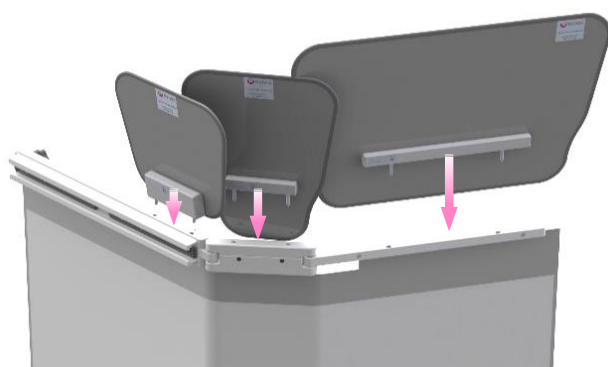

## Removable, 0.5mm Pb X-ray protective top shields

Top shields quickly and easily attach to different table mounted Kenex lower body radiation shields, providing additional protection to the user (see over for compatibility). They slot into docking holes and can be mounted and removed in an instant. Standard height tops stand 25 cm above the centre line of the table side rail, reduced height tops are 10 cm shorter and stand 15 cm above. Most can be stored on a wall rack when not required (available separately).

Lower body radiation shield with **standard height**, lift-off top shield set 312/E/025

Lower body radiation shield with **reduced height**, lift-off top shield set 312/E/027

Lower body radiation shield showing the location of optional top shields