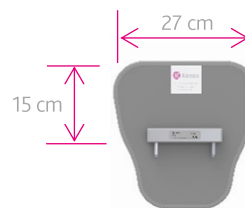

### Reduced height top shields

**312/DS/3.106**  
**Lift-off**  
1.8 kg

**312/DS/3.128**  
**Lift-off**  
1.6 kg

**312/DS/3.139**  
**Fold-down**  
2.2 kg

**312/DS/3.167**  
**Fold-down / lift-off**  
2.4 kg