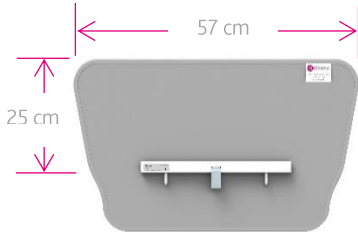

Weights, dimensions & ordering information

(weights and dimensions are subject to manufacturing tolerance)

Standard height top shields

312/DS/3.32/3
Lift-off
2.2 kg