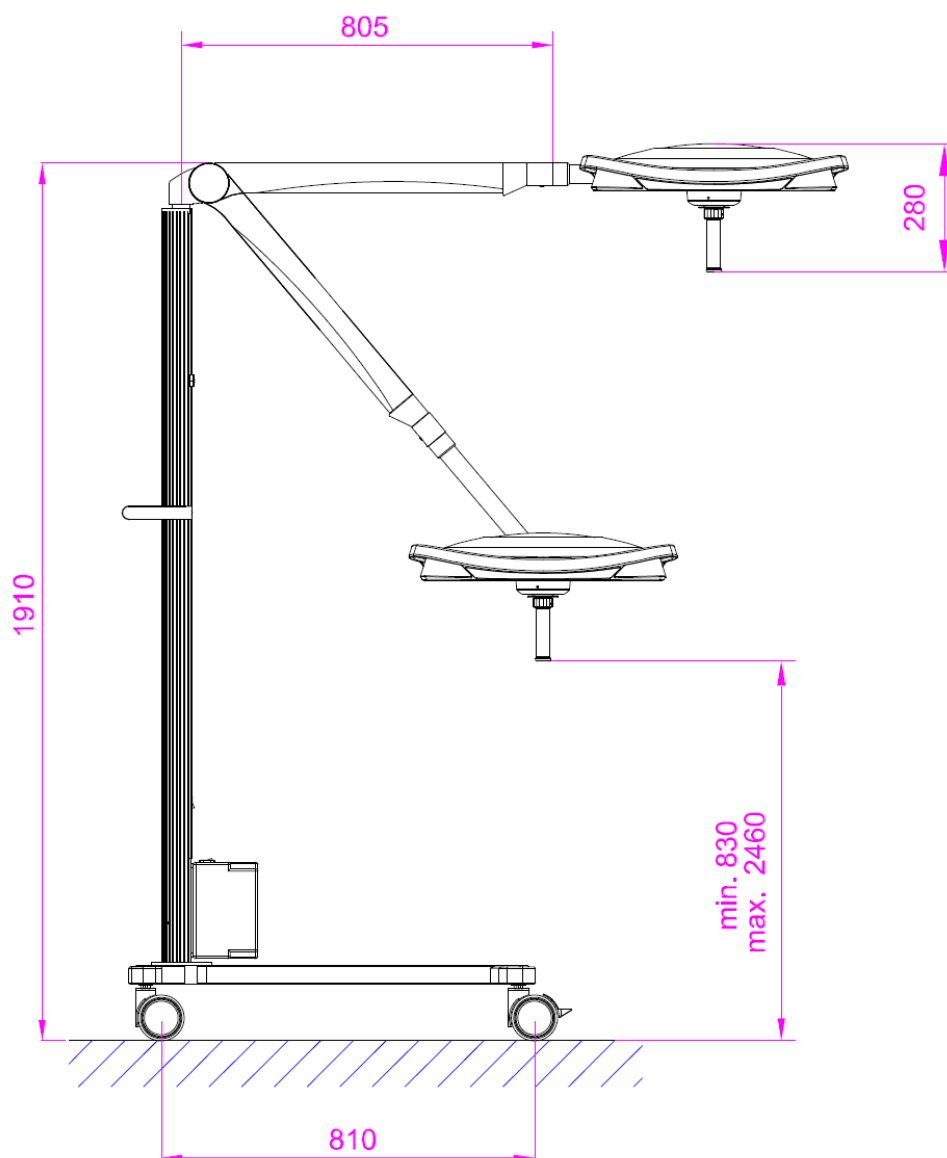

Technical specifications

Included:

- Power supply
- LED 6MC lamp head
- Suspension arm
- Four castor mobile base and suspension arm support